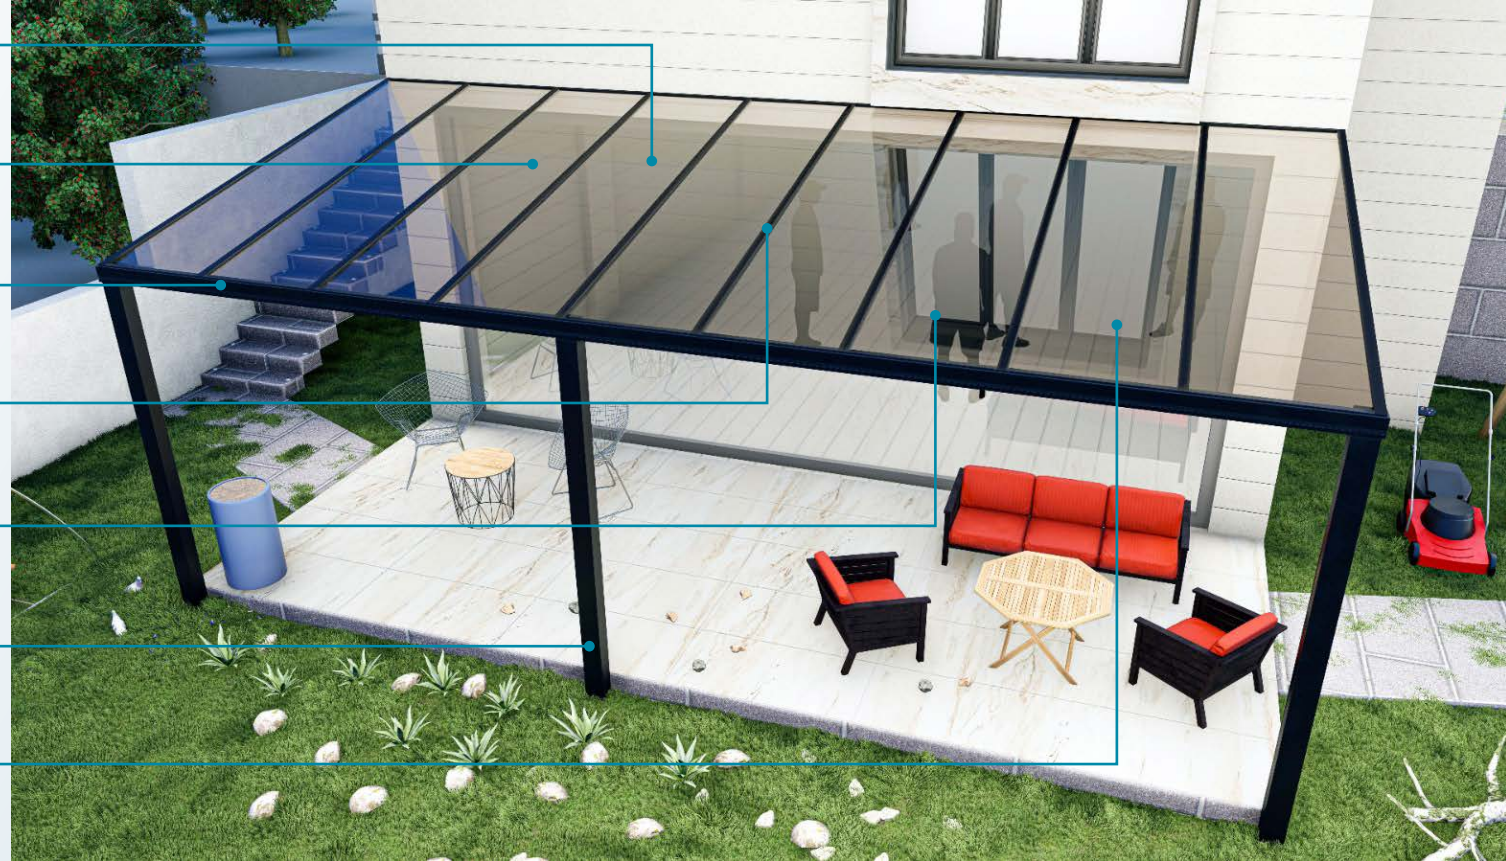

Geniş Paneller

Wide Panels

Farklı Cam Seçenekleri

Different Glass Options

Su Tahliye Sistemi

Water Drainage System

Eklenebilir Led Seçeneği

Additive Led Options

Üstün Isı Yalıtımı

Superior Thermal Insulation

Güçlü Konstrüksiyon

Superior Construction

Eğimli Uygulamalar

Curved Applications