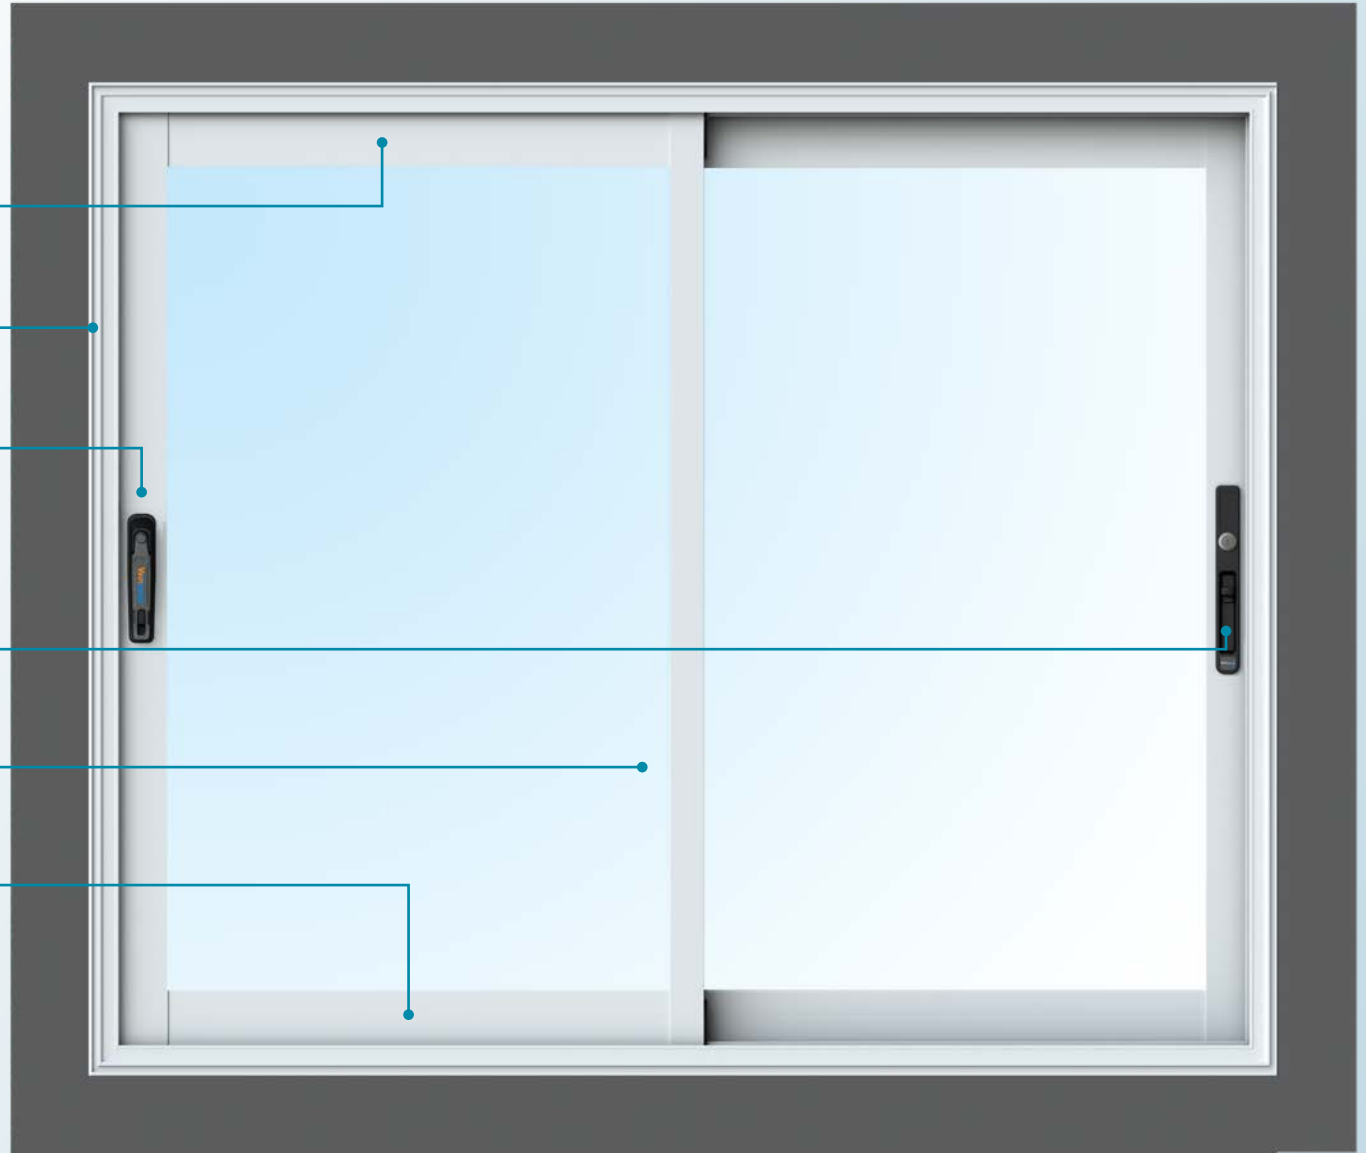

Geniş ve Panoramik Kanatlar

Wide and Panoramic Panels

Özel Kilit Karşılık Profili

Special Lock Response Profile

İspanyolet Kilit Sistemi

Espagnolette Lock System

Özel Winland Havuz Gömme Kilit Sistemi

Winland Special Embedded Lock System

Gizli Yalıtım Contası

Invisible Insulating Gasket

Estetik Çizgili Kanat Profilleri

Aesthetic Streaky Panel Profiles