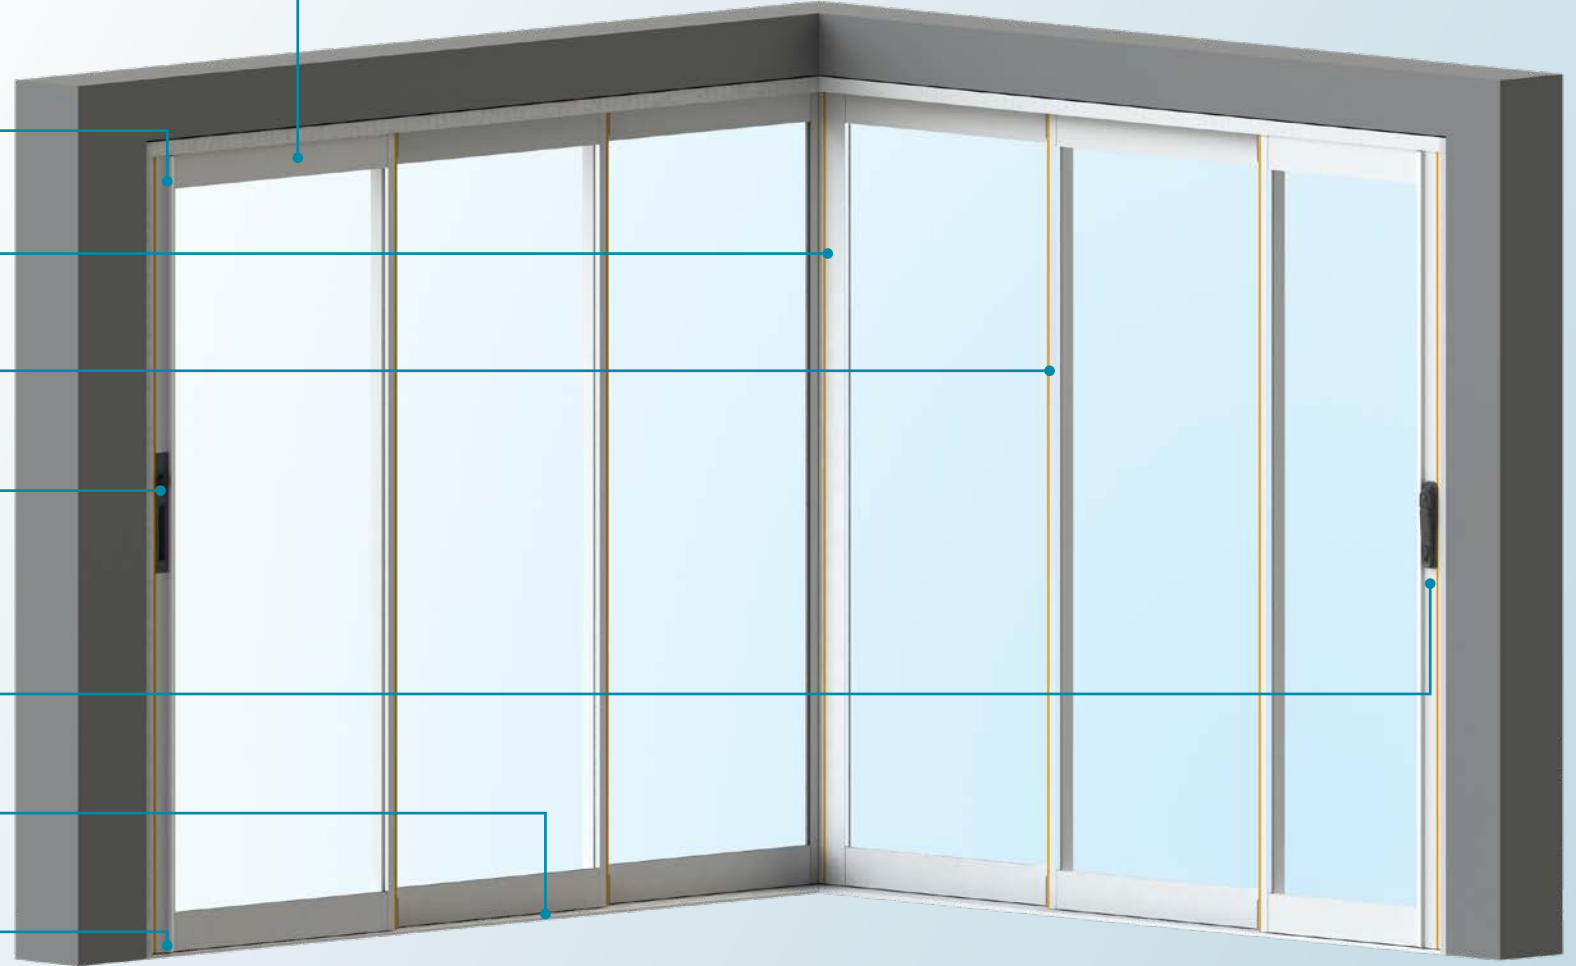

Alt & Üst Ayarlanabilir Kasa

Upper & Bottom Adjustable
Main Frame

Kaset Sistem Görünüşü

Cassette System Appearance

Direksiz Köşe Birleşimi

Concurrent Corners without Beam

Estetik Çıtası

Aesthetic Stick

Winland Özel Havuz Kilit

Çift Taraflı Kilitleme İmkânı

Winland Special Embedded Lock
Two Sided Locking Application

İspanyolet Kilitleme Sistemi

Espagnolette Lock System

2'li 3'lü Eklenebilir Kasa

Double & Triple Additive Main Frame

Vidasız Kapak Sistemi

Screwless Cover System